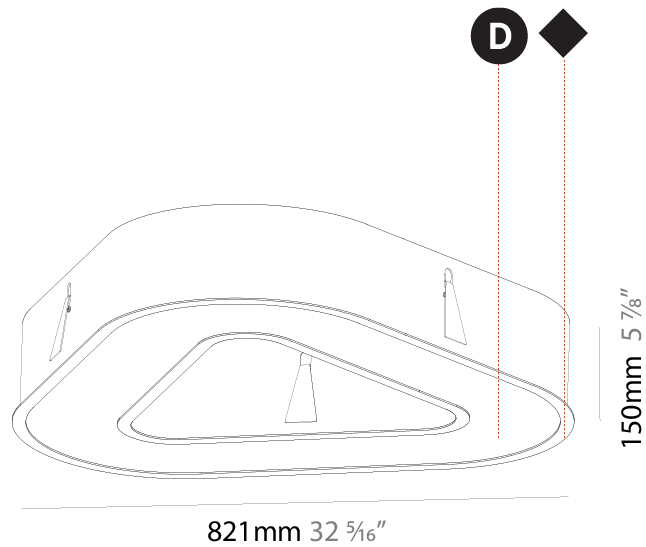

GENERAL

Series: Glorious
Subseries: Glorious Victory
Brand: Prolicht
Division: Architectural
Mounting Type: Recessed
Mounting Location: Ceiling
Subcategory: Ambient

PHYSICAL

Shape: Abstract
Length (mm): 821
Length (in): 32 5/16
Width (mm): 821
Width (in): 32 5/16
Height (mm): 150
Height (in): 5 7/8
Min. Recessing Depth (mm): 160
Min. Recessing Depth (in): 6 3/16
Light Distribution: Direct
Weight (kg): 8.969
Weight (lbs): 19.73
Diffuser: PMMA - Opal or Micro-Prism
Fixture Finish: SSR / BKV / CWI / CRY / HAB / LAG / UFT / ITA / RUA / RUR / MIC / FTG / MYG / TWT / LOD / PUS / FRO / FUP / KIA / POP / BLS / SPG / MEY / GOH / GUM / CHC / COM / ABZ / JAG / OBR / MOS / ROR
Fixture Material: Aluminum

ELECTRICAL

Lamp Type: LED (Zhaga Standard)
Input Wattage (W): 30
Total Output Wattage (W): 24 / 19.2 (3500K)
Dimming: Non-Dimming / Phase Dimming (120Vac only) / 0-10V Dimming
Driver Included: Yes
Driver Location: Integrated
Driver Type: Constant Current - 120 / 277Vac
Driver Class: Class 2
Input Voltage (V): 120 - 277
Constant Current (MA): 350 / 600 (3500K)

LED

Color Temperature (°K): 3000 / 3500 / 4000
Max. Delivered Lumen (lm): 2770
CRI: >80 CRI
Efficiency (%): 65
Lamp Life (hrs): 50000

OPTICAL

RATINGS AND CERTIFICATIONS

Certified By: Certified for North American Standards
IP rating: IP20